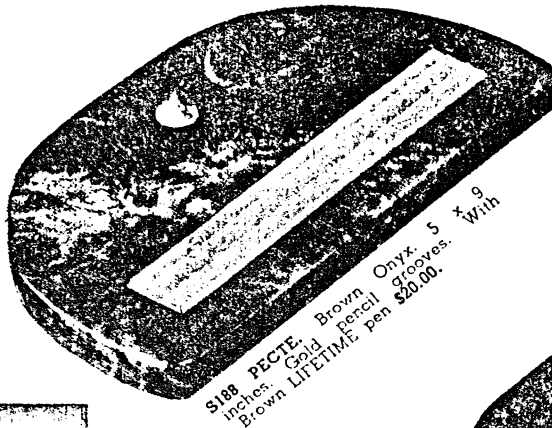

MAKE AN ENDURING IMPRESSION

— GIVE A SHEAFFER DRY-PROOF DESK SET

WHEN A GIFT IS GIVEN TO MARK A MILESTONE IN A BUSINESSMAN'S LIFE, IT IS ESSENTIAL THAT THE GIFT SHALL ENDURE. LIFETIME GIFTS ARE IDEAL; THEY ARE LIFETIME GUARANTEED.

All LIFETIME desk sets on this page also available with AUTOGRAPH LIFETIME pens for facsimile signature engraving (see page 8) at $8.00 additional per pen.